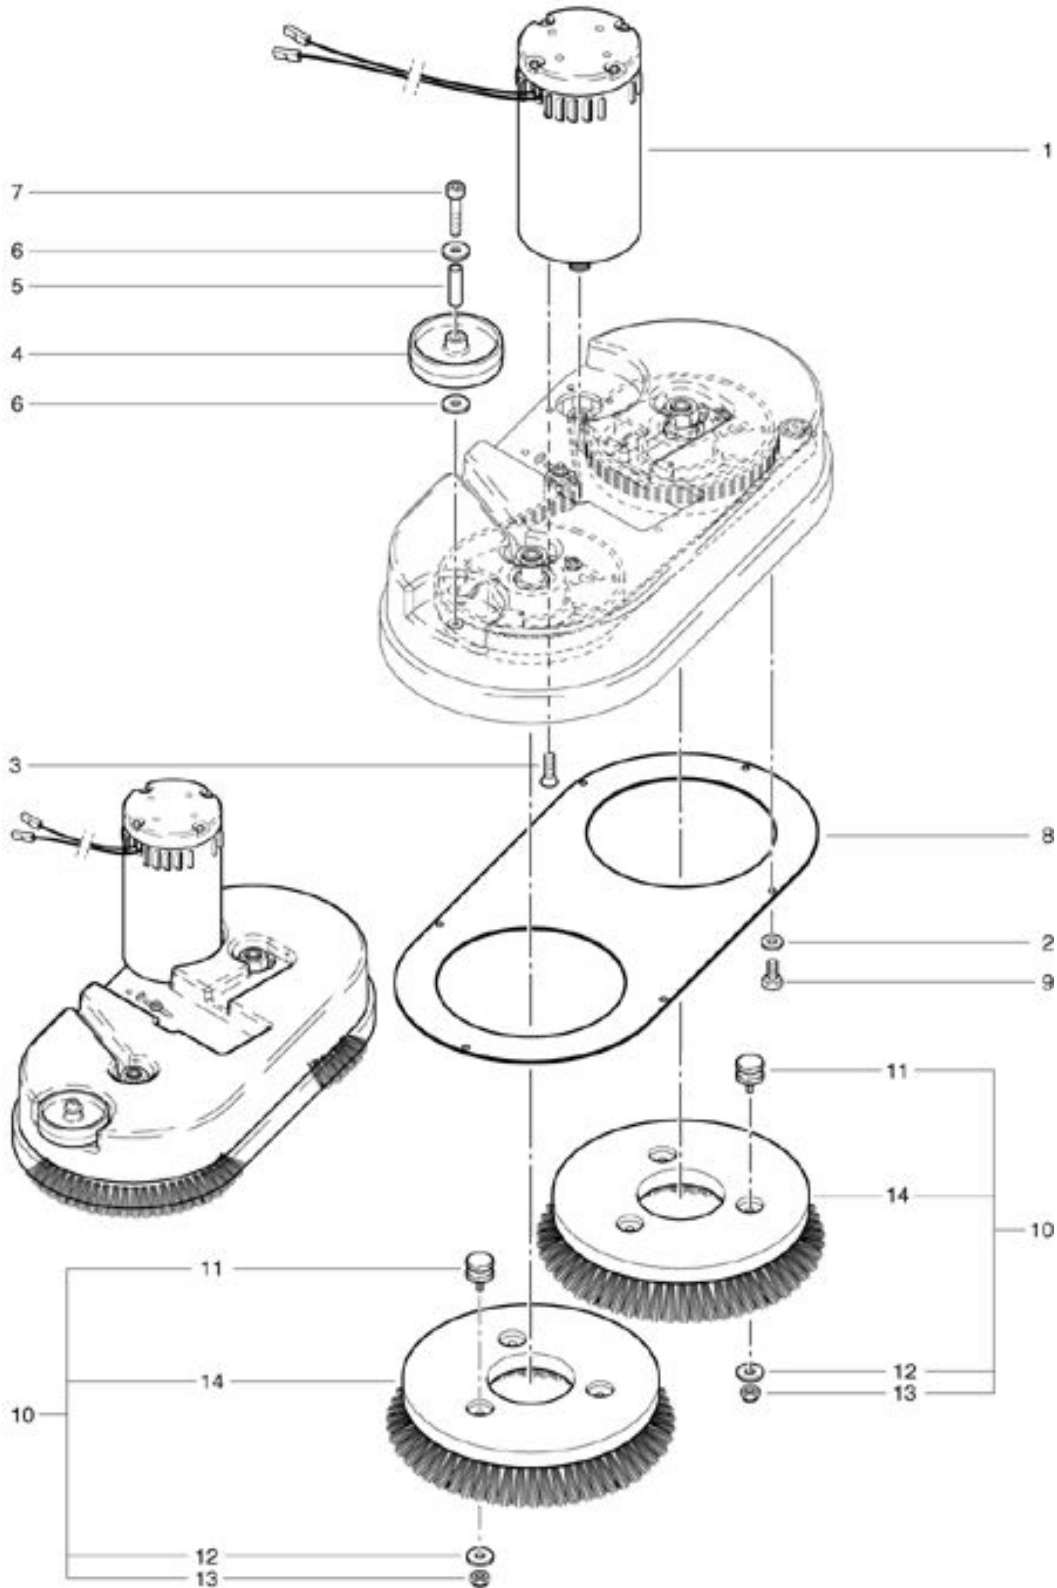

RA 560 B
Brush

As at: 11/14/11 Time:11:30

RA 560 B

Bürsten / Brosse / Brush

B 10-09.2006

RA 560 B

Brush

As at: 11/14/11 Time:11:30

Pos.	Description	Reference
01	Brush motor	560.251
02	Washer M 5	P...497 E
03	Countersunk screw M 6x16	P...487 W
04	Fender wheel	530.136
05	Distance ring	530.138
06	Washer M 6	P...496 M
07	Hexagon screw M 6x45	P...488 U
08	Metal cover	560.280
09	Screw M 5x12	P...481 F
10	Brush complet incl. the pos. 11-13	560.261
11	Bolt for driving plate	710.462
12	Washer M 6	P...510 L
13	Security M 6	P...492 K
14	Brush body	560.260