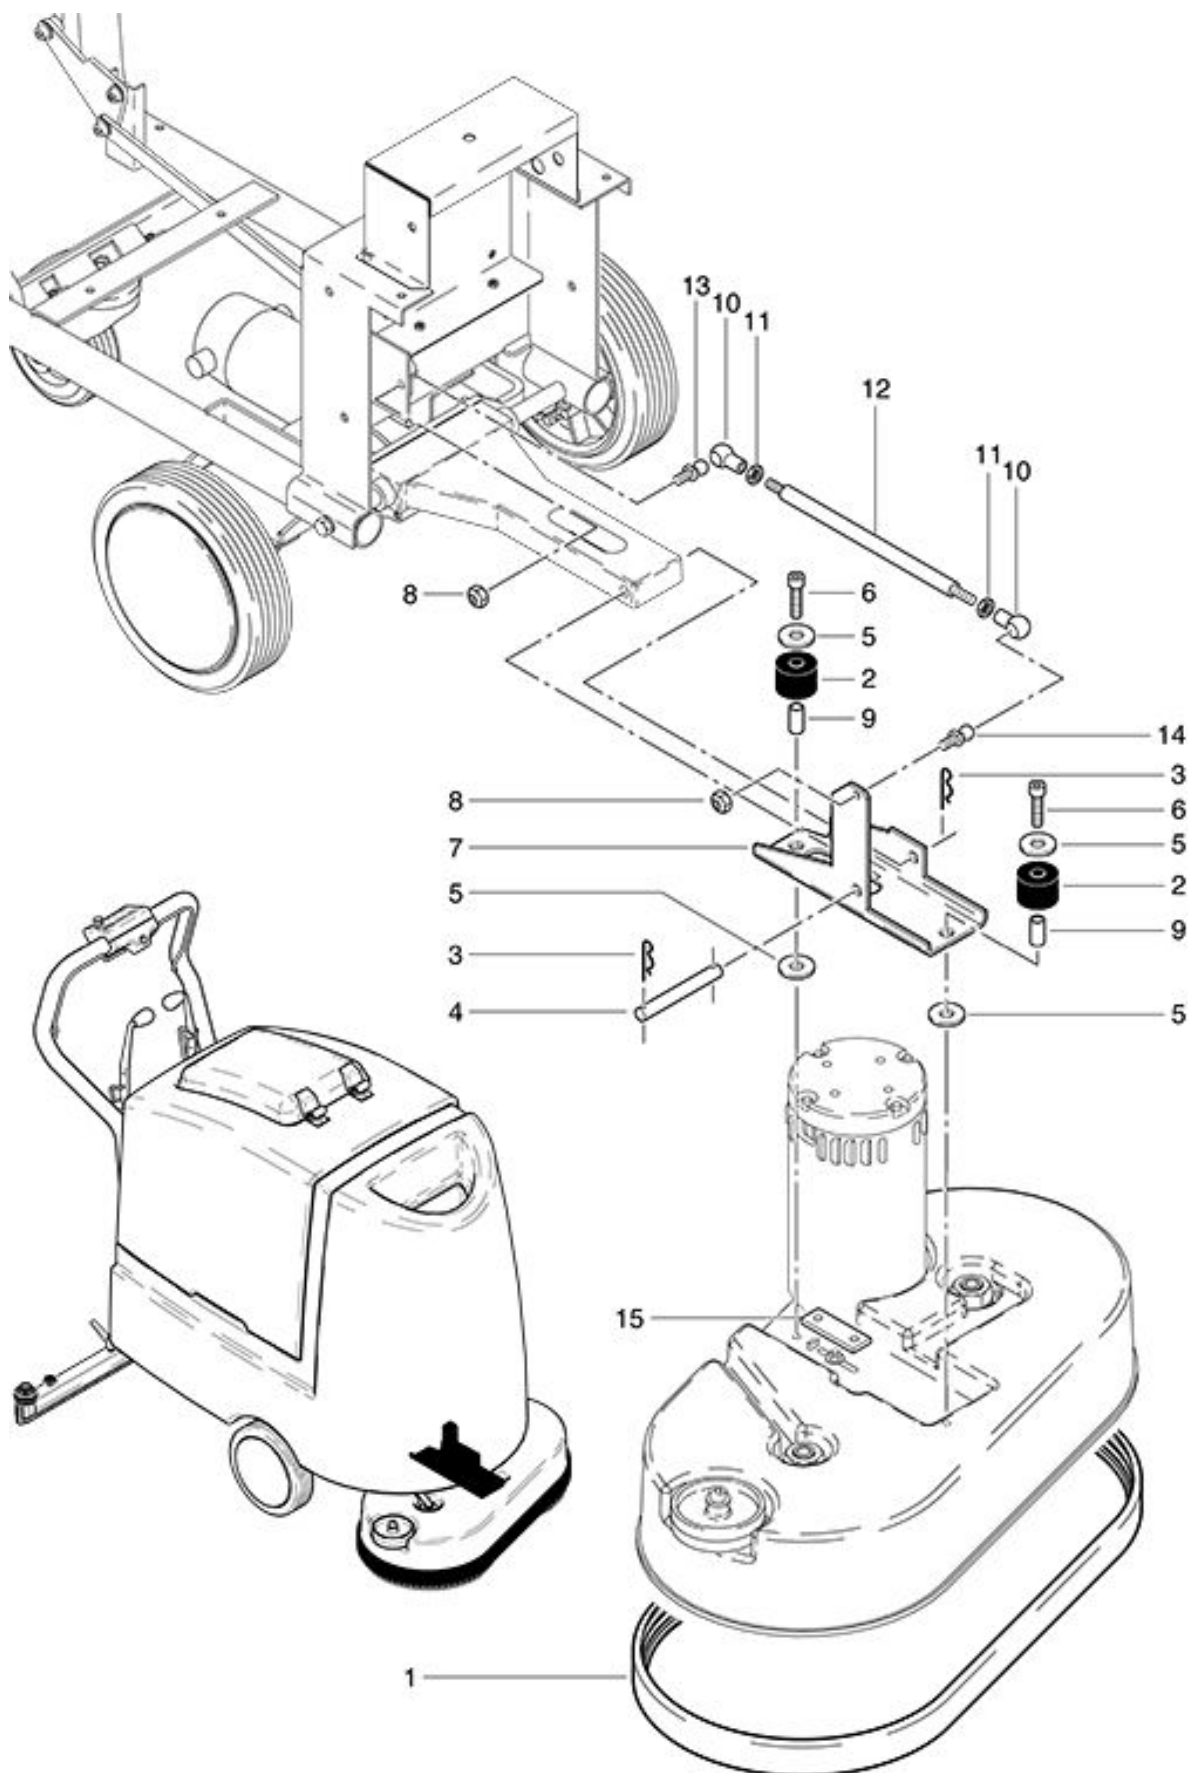

RA 560 B
Brush drive

As at: 11/14/11 Time:11:30

RA 560 B

Brush drive

As at: 11/14/11 Time:11:30

Pos.	Description	Reference
01	Shock protection	560.285
02	Bearing	560.265
03	Fuse	P...511 D
04	Bolt 10x86	560.429
05	Washer M 8x20	P...496 I
06	Cylindrical screw M 8x30	P...488V
07	Support	560.267
08	Security nut M 8	P...492 H
09	Socket	560.266
10	Ball socket	P...512 C
11	Hexagon nut M 8	P...491 U
12	Track bar	560.440
13	Ball pin	P...512 D
14	Ball pin spez.	560.292
15	Support	560.268