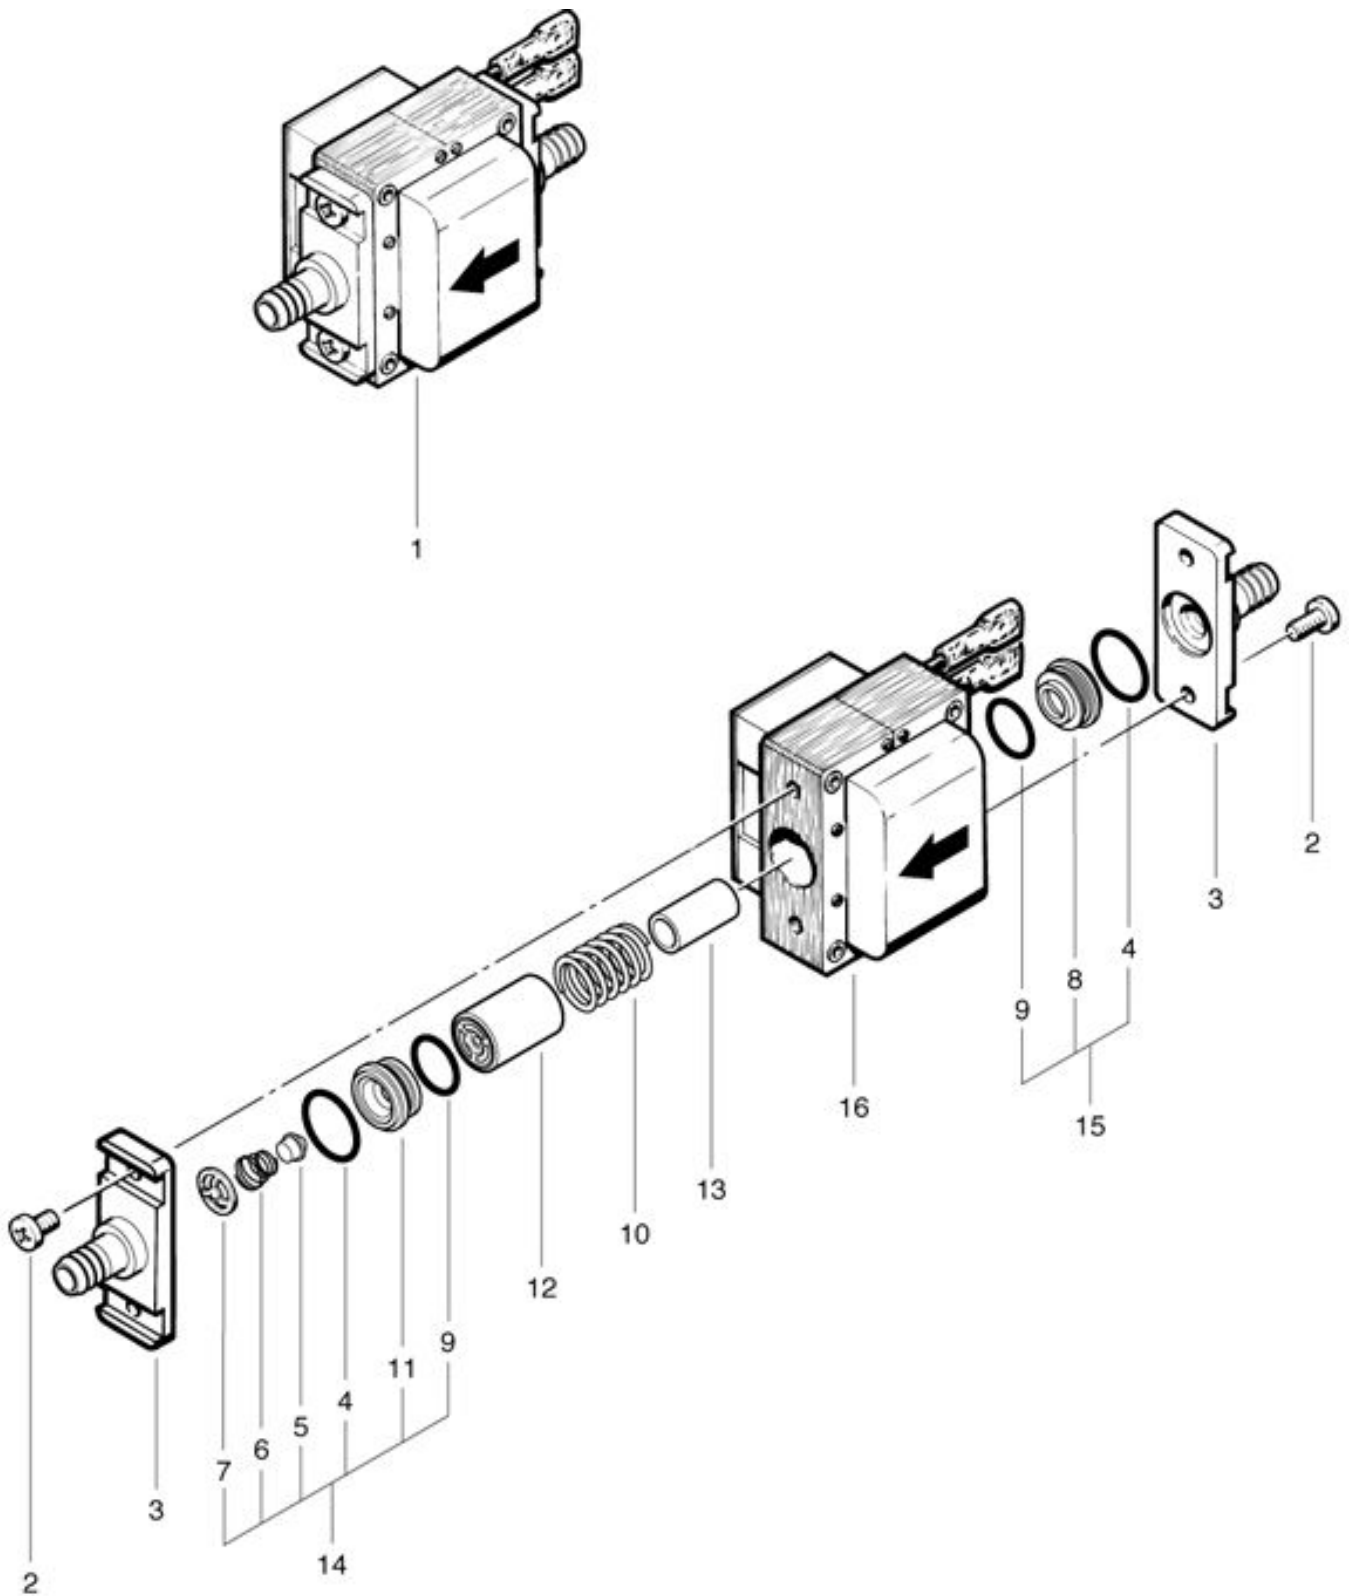

RA 560 B Pump

As at: 11/14/11 Time:11:33

RA 560 B

Pump

As at: 11/14/11 Time:11:33

Pos.	Description	Reference
01	NDS-X pump 24 Volt	P...817 A
02	Raised head screw M 4x10	P...481 M
03	Hose connection	P...809 M
04	O-ring Ø 14 mm	P...809 K
05	Valve cone	P...810 S
06	Valve spring	P...809 P
07	Counter ring	P...809 N
08	Spring support	P...809 F
09	O-ring dm 12 mm	P...809 L
10	Piston spring	P...809 E
11	Valve seating	P...809 Q
12	Piston	P...809 B
13	Distance piece	P...809 S
14	Valve seating compl. Including: items 4-7, 9+11	P...810 Y
15	Spring support compl. Including: items 4,8+9	P...810 X
16	Magnet coil 24 V	P...816 B