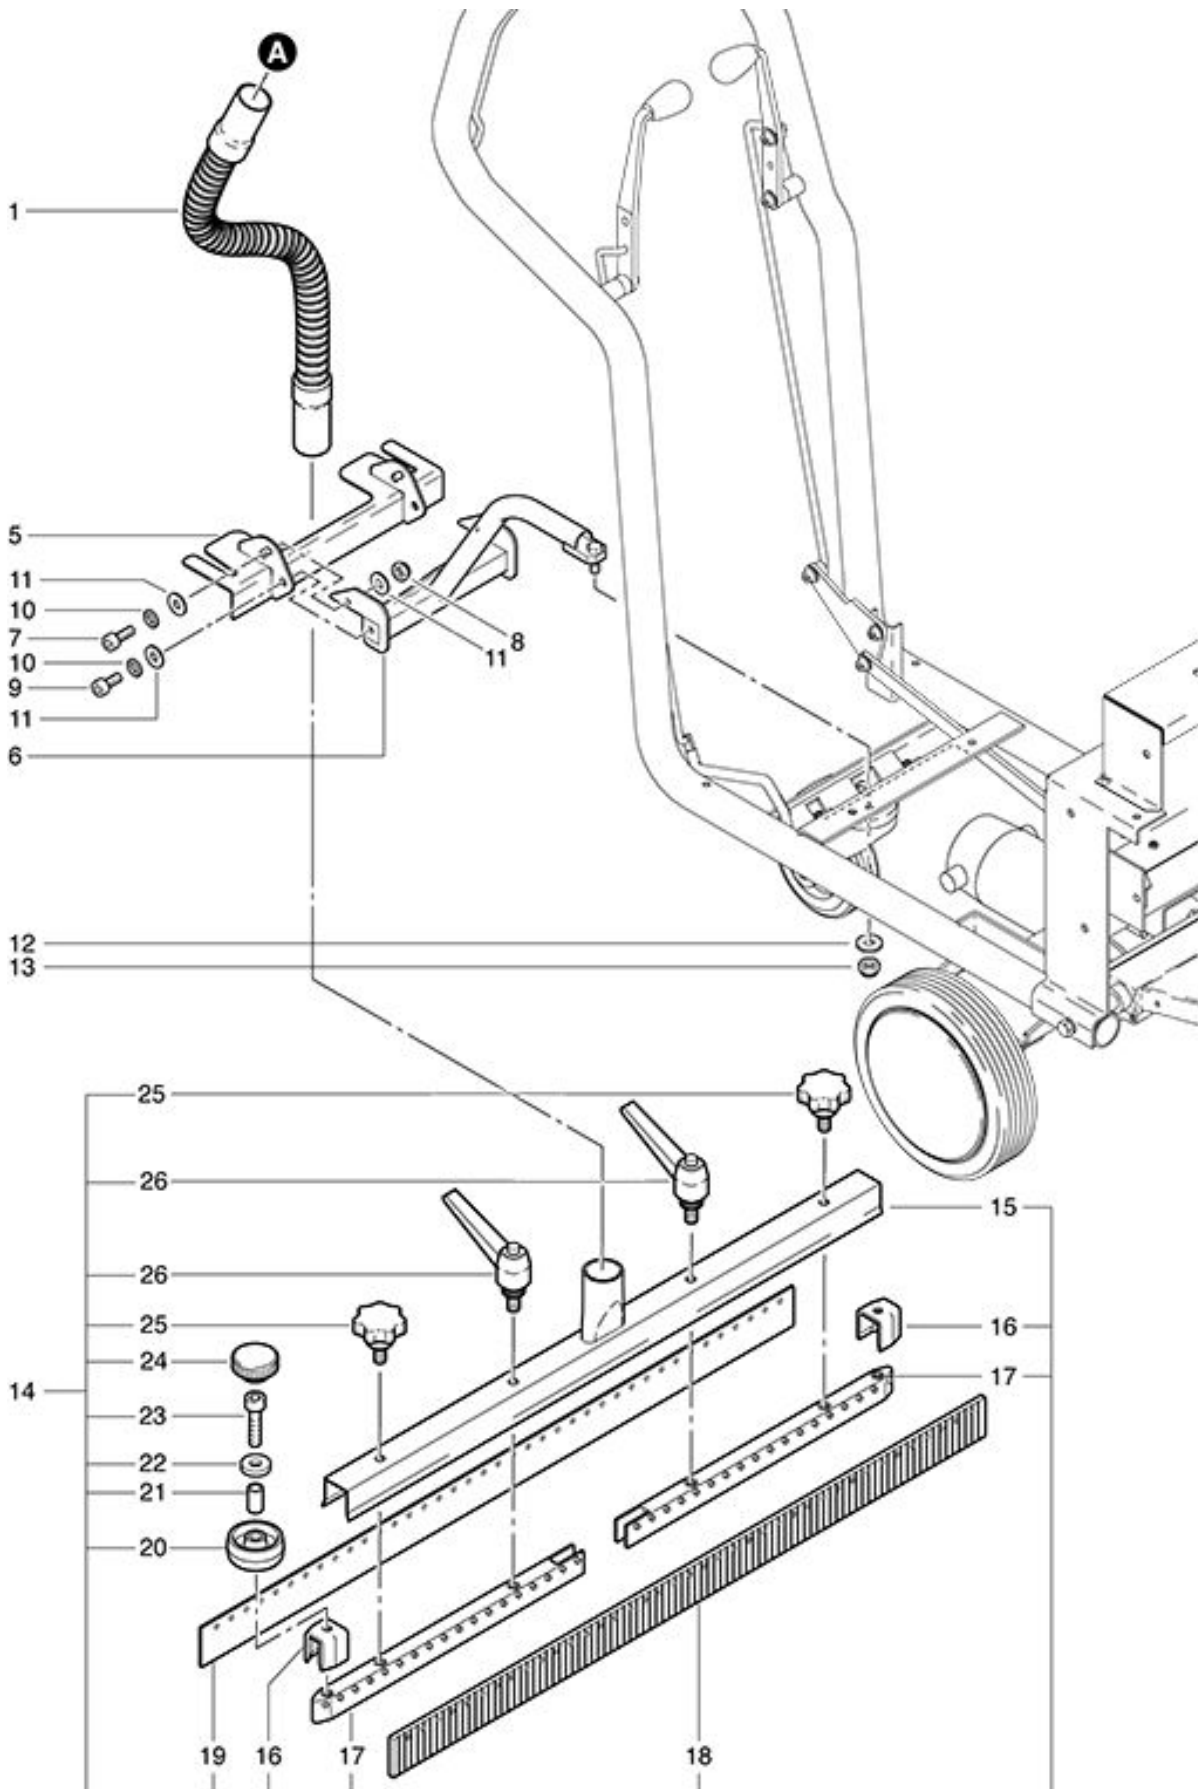

RA 560 B
Tractor nozzle

As at: 11/14/11 Time:11:33

RA 560 B

Tractor nozzle

As at: 11/14/11 Time:11:33

Pos.	Description	Reference
01	Hose complete	470.831
05	Support to nozzle suspension	560.310
06	Support to vacuum nozzle	560.305
07	Hexagon socket screw M 6x16	P...486 R
08	Security screw - nut M 6	P...492 I
09	Hexagon socket screw M 6x12	P...486 Q
10	Serrated lock washer M 6	P...498 K
11	Washer M 6	P...496 L
12	Washer M 8	P...497 P
13	Security screw - nut M 8	P...492 H
14	Suction nozzle complete, including items 15-26	560.550
15	Clamping guide	510.602
16	Nozzle end piece	530.606
17	Nozzle insert	530.601
18	Squeegee (brown)	530.603
19	Squeegee (blue)	530.605
20	Fender wheel 50 mm	450.364 F
21	Distance piece 6/8x27,5 mm	530.609
22	Washer 6/16x1	P...497 M
23	Cylindrical screw M 6x35	P...486 U
24	Screw knob M 6x20	P...494 X
25	Star handle	530.607
26	Locking handle	P...253 B